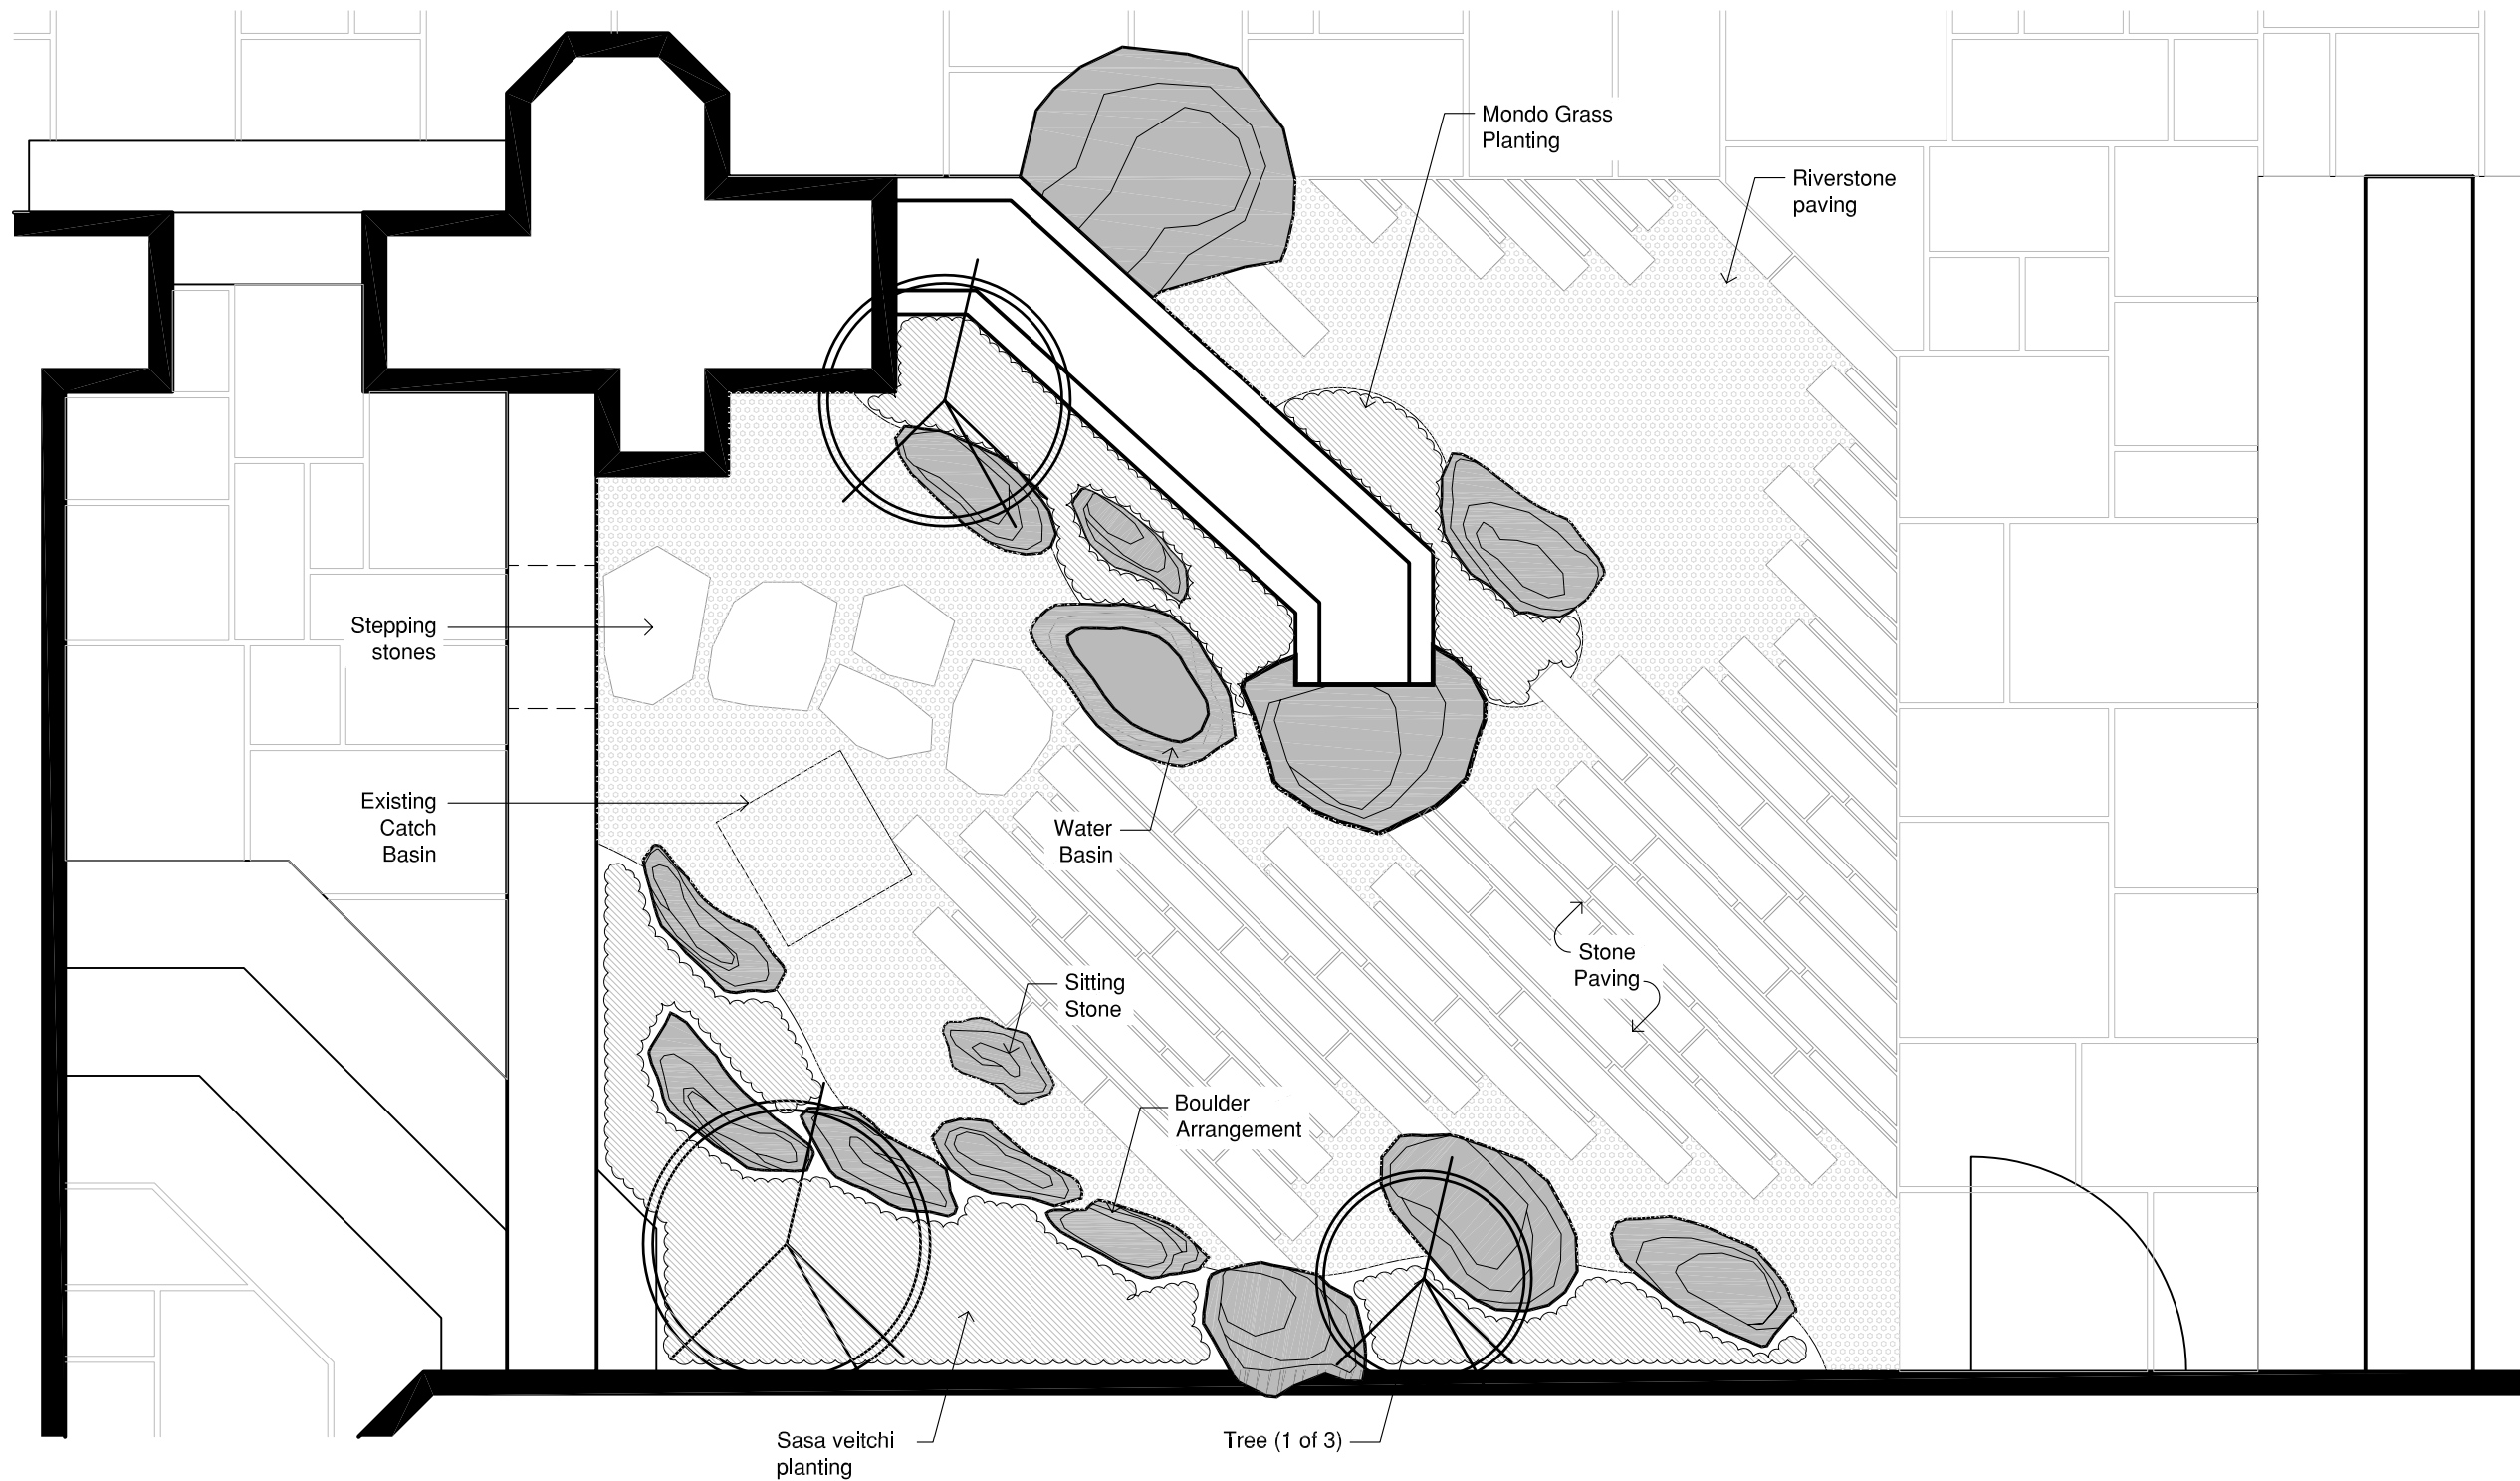

Asakawa Garden
YALE UNIVERSITY

ZEN Associates, Inc.

10 Micro Drive
Woburn, MA 01801
Phone : (781)932-3700
Fax : (781)932-3744
www.zenassociates.com

A

Site Plan

Scale: $\frac{3}{8}$ " = 1'-0"

8 November 2006